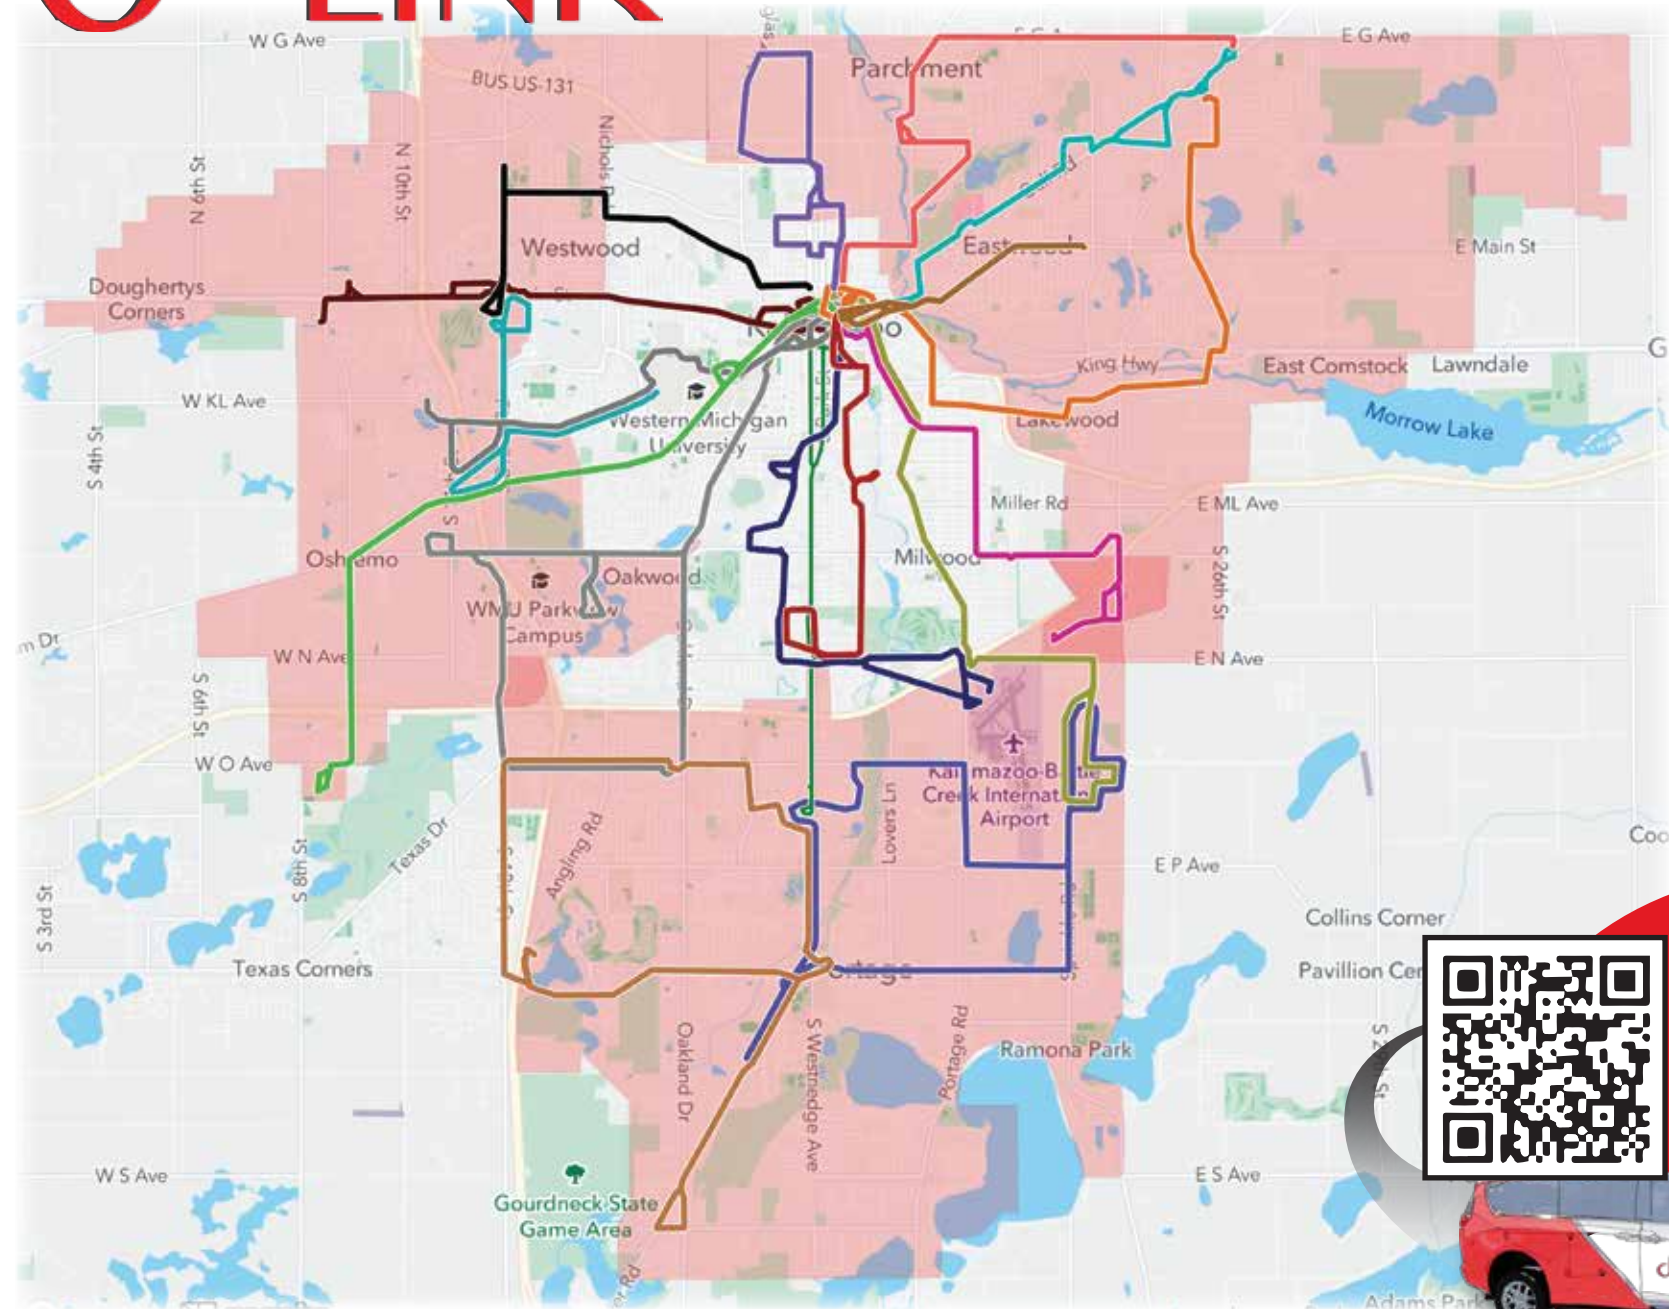

METRO LINK

WHAT IS METRO LINK?

It is an on-demand public rideshare service that gets you around specific areas using a simple app. The app shows you the best Metro options to get you to your destination at any given time.

- Plan your trip
- Book your ride
- Pay your fare

WHEN CAN I RIDE?

- Monday - Saturday
6am - 10:15pm
- Sunday
9am - 5:15pm